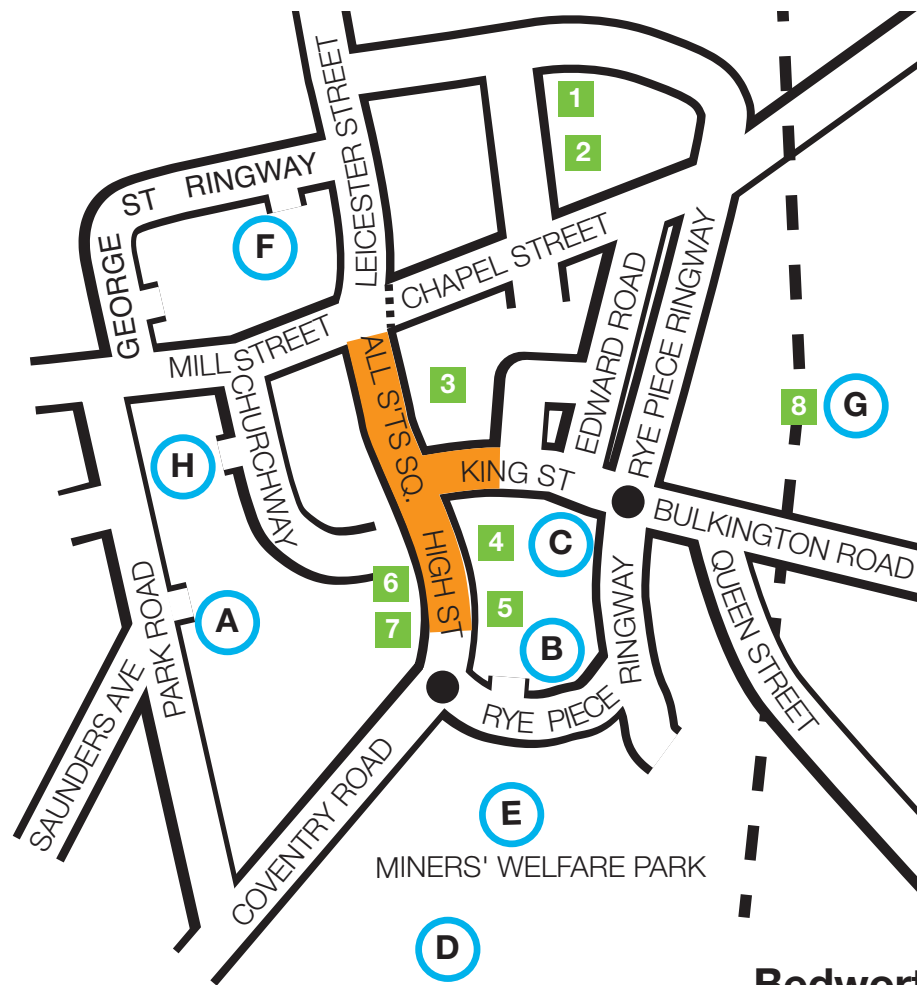

Long Stay	Parking Spaces	Disabled Spaces	Short Stay	Parking Spaces	Disabled Spaces
-----------	----------------	-----------------	------------	----------------	-----------------

A Regent St No.1	50	3	H₁ Victoria St No.1	34	4
B Regent St No.2	46	3	I Abbey St	395	29
C Harefield Road	583	22	J Ropewalk*	460	41
D Upper Abbey St	40	3	K Town Hall/Riverside [△]	53	5
E Pool Bank St	37	4	L Church St	82	8
F Riversley Park	17	3	M Justice Walk	102	15
G Orchard St	50	2			
H₂ Victoria St No.2	64	4			

* including Shopmobility
[△] Electric Car Charging available

Nuneaton Town Centre

Other Customer Car Parks	Parking Spaces	Disabled Spaces	Parking Spaces	Disabled Spaces
--------------------------	----------------	-----------------	----------------	-----------------

N NCP	77		Q Sainsbury's	290	9
O Blockbusters	112	6	R Railway Station	151	
P Asda	250	18			
1 Town Hall	5 St Nicolas Church	8 Railway Station			
2 Council House	6 Warwickshire Justice Centre	9 Ropewalk Shopping Centre			
3 Museum	7 Bus Station	10 Abbeygate Shopping Centre			
4 Library	Orange Pedestrian Area (10am-4pm every day)	Orange Arrow One Way			

A Park Road	42	4	D Leisure Centre	110	3
B Spitalfields 1	86	13	E Miners' Welfare Park	34	0
C Spitalfields 2	34	3	F Tesco Extra	485	23
			G Railway Station	21	0
			H Aldi	92	6

Bedworth Town Centre

1 Old Meeting Hall	5 Library
2 Shopmobility	6 All Saints Church
3 Almshouses	7 Police Station
4 Civic Hall in Bedworth	8 Railway Station