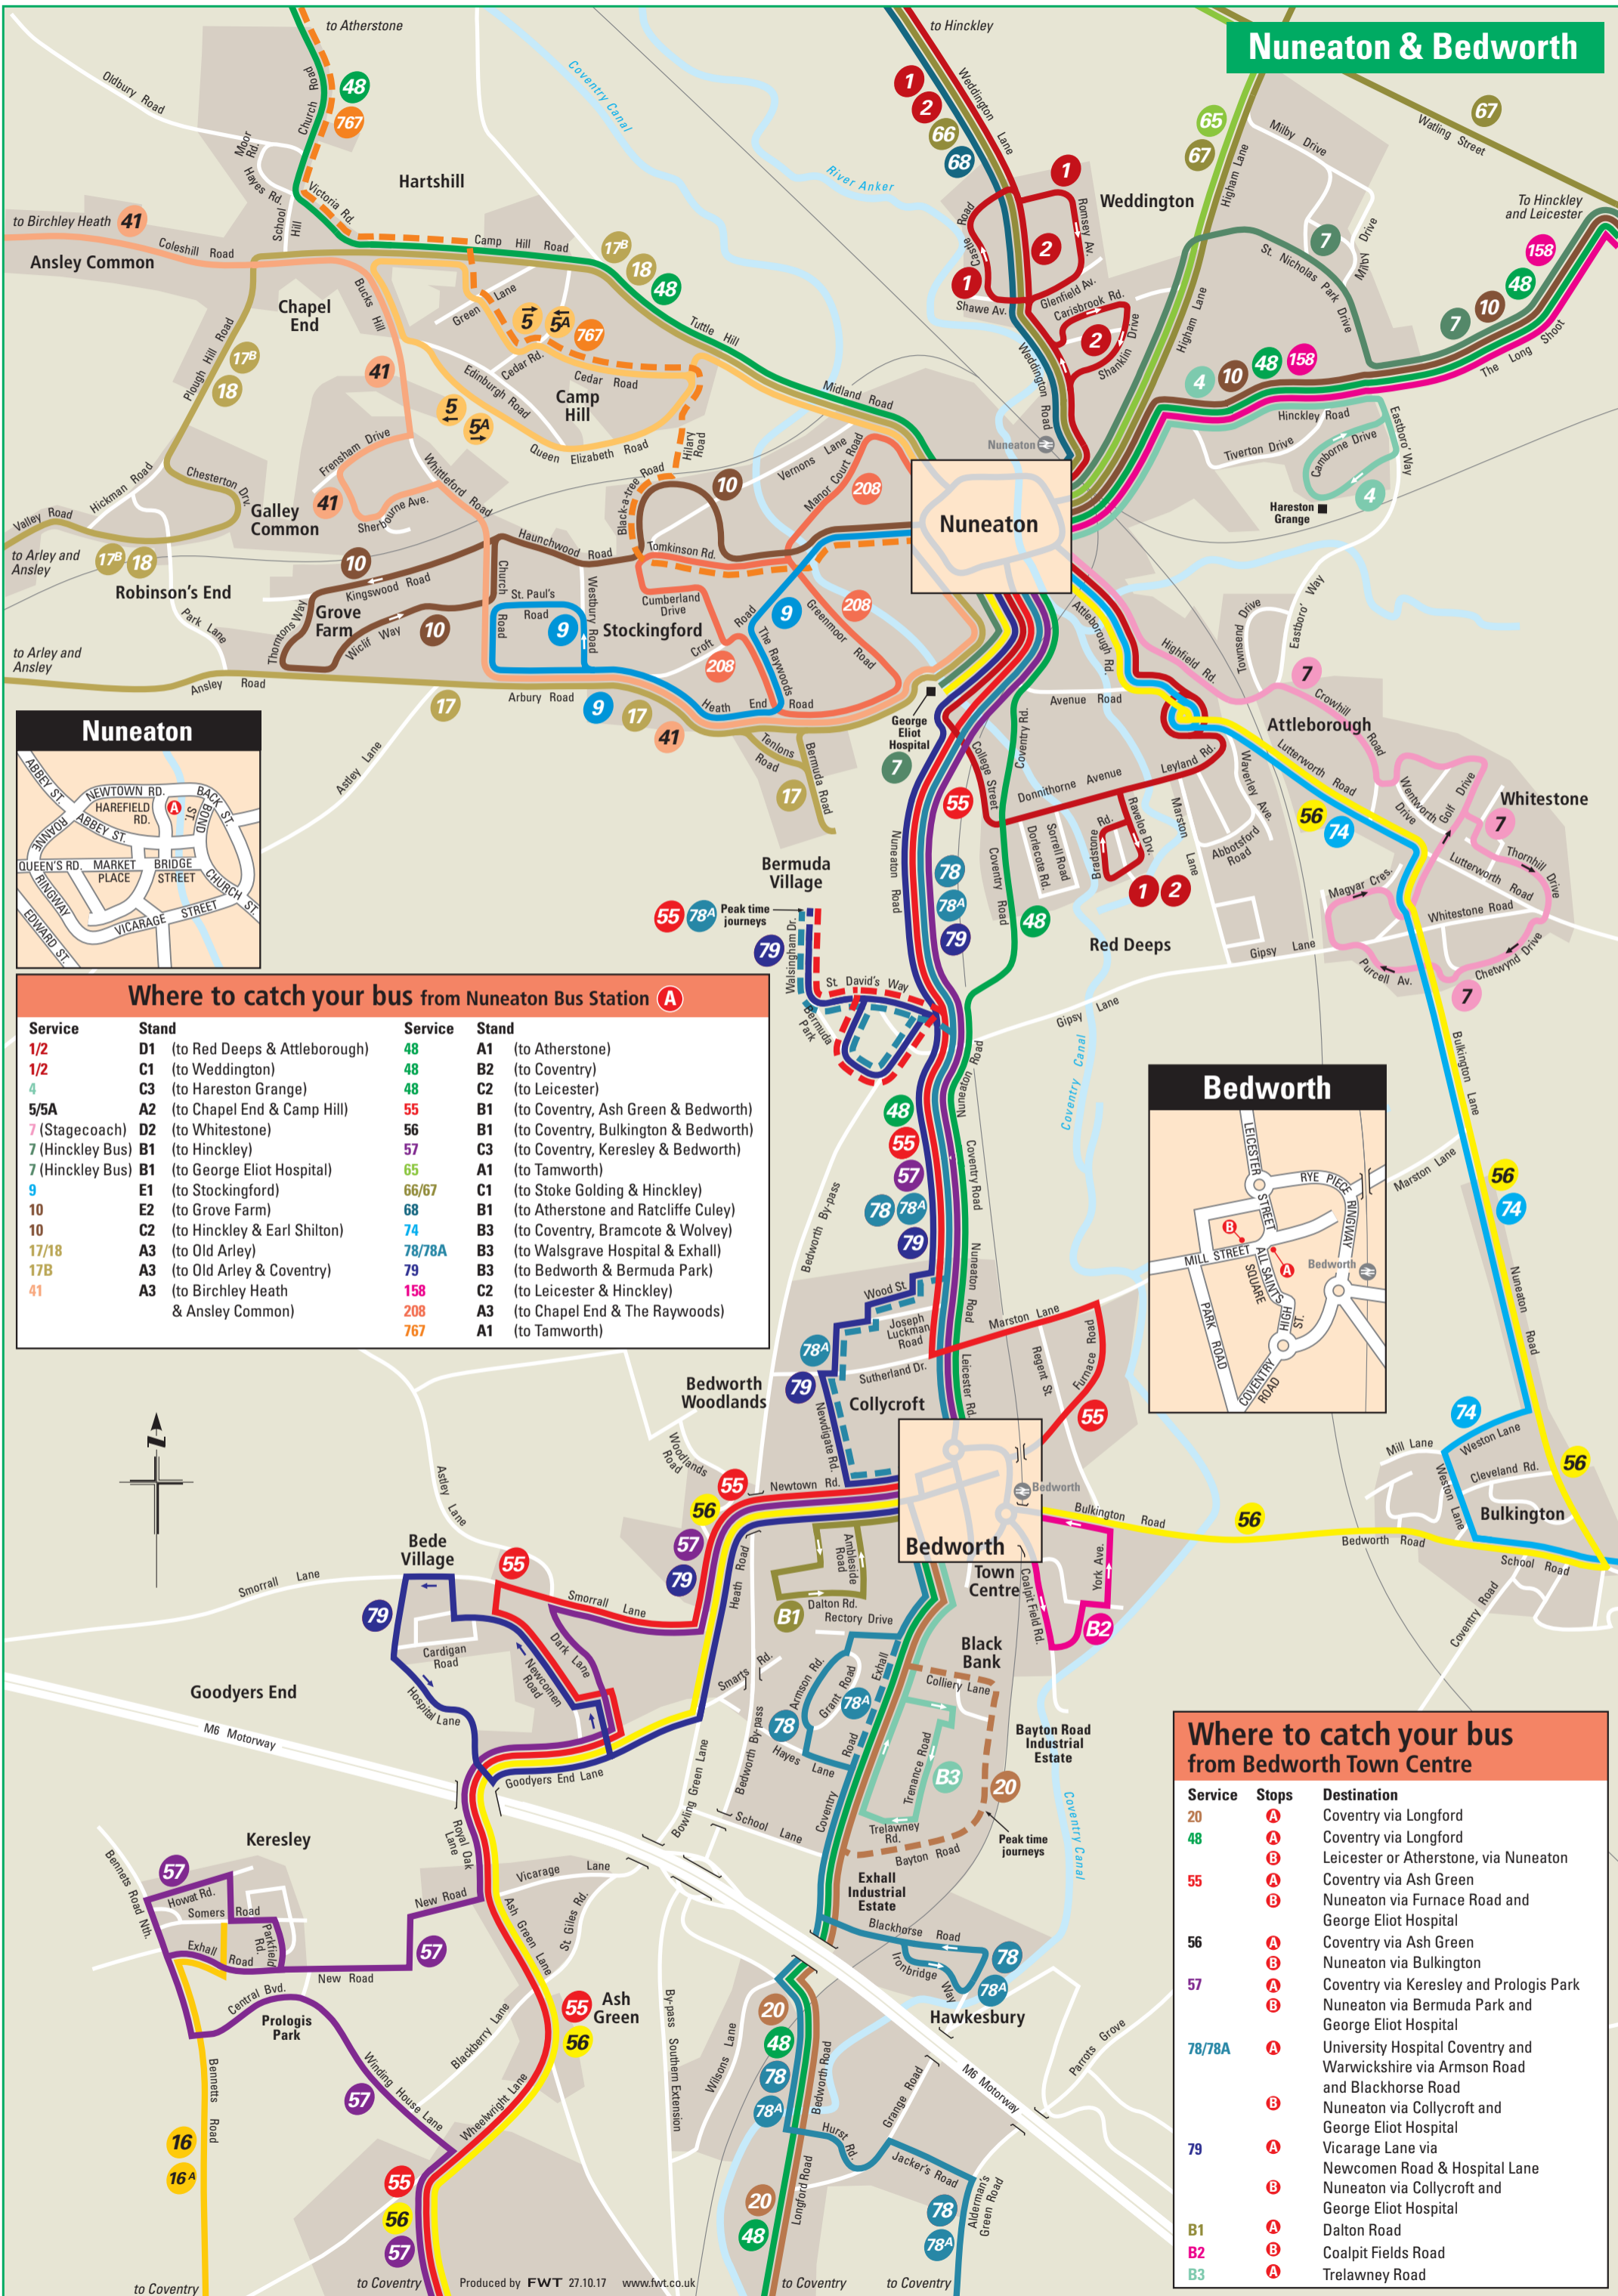

Nuneaton & Bedworth

Where to catch your bus from Nuneaton Bus Station **A**

Service	Stand	Destination	Service	Stand	Destination
1/2	D1	(to Red Deeps & Attleborough)	48	A1	(to Atherstone)
1/2	C1	(to Weddington)	48	B2	(to Coventry)
4	C3	(to Hareston Grange)	48	C2	(to Leicester)
5/5A	A2	(to Chapel End & Camp Hill)	55	B1	(to Coventry, Ash Green & Bedworth)
7 (Stagecoach)	D2	(to Whitestone)	56	B1	(to Coventry, Bulkington & Bedworth)
7 (Hinckley Bus)	B1	(to Hinckley)	57	C3	(to Coventry, Keresley & Bedworth)
7 (Hinckley Bus)	B1	(to George Eliot Hospital)	65	A1	(to Tamworth)
9	E1	(to Stockingford)	66/67	C1	(to Stoke Golding & Hinckley)
10	E2	(to Grove Farm)	68	B1	(to Atherstone and Ratcliffe Culey)
10	C2	(to Hinckley & Earl Shilton)	74	B3	(to Coventry, Bramcote & Wolvey)
17/18	A3	(to Old Arley)	78/78A	B3	(to Walsgrave Hospital & Exhall)
17B	A3	(to Old Arley & Coventry)	79	B3	(to Bedworth & Bermuda Park)
41	A3	(to Birchley Heath & Anasley Common)	158	C2	(to Leicester & Hinckley)
			208	A3	(to Chapel End & The Raywoods)
			767	A1	(to Tamworth)

Where to catch your bus from Bedworth Town Centre

Service	Stops	Destination
20	A	Coventry via Longford
48	A	Coventry via Longford
	B	Leicester or Atherstone, via Nuneaton
55	A	Coventry via Ash Green
	B	Nuneaton via Furnace Road and George Eliot Hospital
56	A	Coventry via Ash Green
	B	Nuneaton via Bulkington
57	A	Coventry via Keresley and Prologis Park
	B	Nuneaton via Bermuda Park and George Eliot Hospital
78/78A	A	University Hospital Coventry and Warwickshire via Armson Road and Blackhorse Road
	B	Nuneaton via Collycroft and George Eliot Hospital
79	A	Vicarage Lane via Newcomen Road & Hospital Lane
	B	Nuneaton via Collycroft and George Eliot Hospital
B1	A	Dalton Road
B2	B	Coalpit Fields Road
B3	A	Trelawney Road