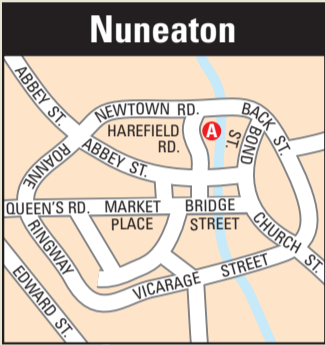

Nuneaton & Bedworth

Where to catch your bus from Nuneaton Bus Station **A**

Service	Stand	Destination	Service	Stand	Destination
1/2	D1	(to Red Deeps & Attleborough)	48	A1	(to Atherstone)
1/2	C1	(to Weddington)	48	B2	(to Coventry)
4	C3	(to Hareston Grange)	48	C2	(to Leicester)
5/5A	A2	(to Chapel End & Camp Hill)	55	B1	(to Coventry, Ash Green & Bedworth)
7 (Stagecoach)	D2	(to Whitestone)	56	B1	(to Coventry, Bulkington & Bedworth)
7 (Hinckley Bus)	B1	(to Hinckley)	57	C3	(to Coventry, Keresley & Bedworth)
7 (Hinckley Bus)	B1	(to George Eliot Hospital)	65	A1	(to Tamworth)
9	E1	(to Stockingford)	66/67	C1	(to Stoke Golding & Hinckley)
10	E2	(to Grove Farm)	68	B1	(to Atherstone and Ratcliffe Culey)
10	C2	(to Hinckley & Earl Shilton)	74	B3	(to Coventry, Bramcote & Wolvey)
17/18	A3	(to Old Arley)	78/78A	B3	(to Walsgrave Hospital & Exhall)
17B	A3	(to Old Arley & Coventry)	79	B3	(to Bedworth & Bermuda Park)
41	A3	(to Birchley Heath & Anasley Common)	158	C2	(to Leicester & Hinckley)
			208	A3	(to Chapel End & The Raywoods)
			767	A1	(to Tamworth)

Where to catch your bus from Bedworth Town Centre

Service	Stops	Destination
20	A	Coventry via Longford
48	A	Coventry via Longford
	B	Leicester or Atherstone, via Nuneaton
55	A	Coventry via Ash Green
	B	Nuneaton via Furnace Road and George Eliot Hospital
56	A	Coventry via Ash Green
	B	Nuneaton via Bulkington
57	A	Coventry via Keresley and Prologis Park
	B	Nuneaton via Bermuda Park and George Eliot Hospital
78/78A	A	University Hospital Coventry and Warwickshire via Armson Road and Blackhorse Road
	B	Nuneaton via Collycroft and George Eliot Hospital
79	A	Vicarage Lane via Newcomen Road & Hospital Lane
	B	Nuneaton via Collycroft and George Eliot Hospital
B1	A	Dalton Road
B2	B	Coalpit Fields Road
B3	A	Trelawney Road